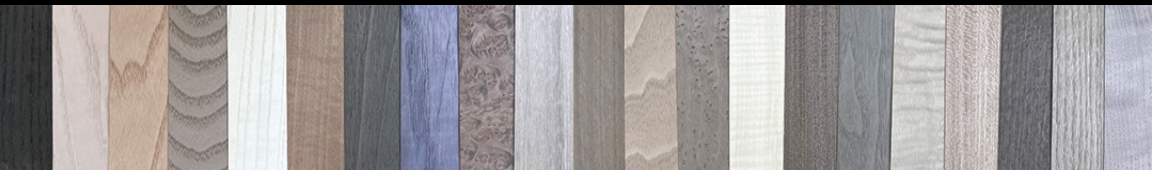

KINGDOM[®]
— THE REIGN OF PASSION —

KINGDOM[®]
DYED VENEERS

Indian Market Dyed Veneer Stock Range

----- Available in 8 ft. & 10 ft. -----

2023 August Edition
Total 17 Colours in Stock

NEW

KINGDOM[®]
DYED VENEERS

VISIONARY COLORS

Rich, Smooth, Perfect Gloss level colors which are trending for uber luxury projects

IMMERSIVE DYEING PROCESS

Color Penetrates and is not eliminated when Sanding

India Warehouse: Delhi Distributor